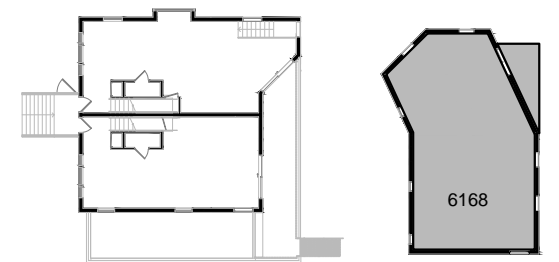

6168 GRANVILLE STREET
(UNIT F)

Level 1

DESIGN ARCHITECTURE EVERYDAY INC.