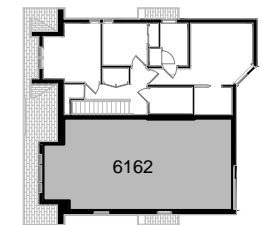

6162 GRANVILLE STREET
(UNIT E)

Level 2

DESIGN ARCHITECTURE EVERYDAY INC.