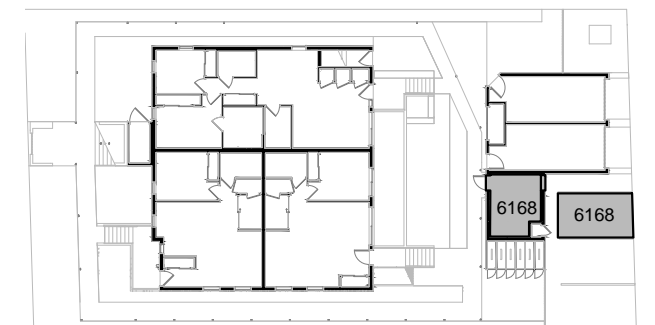

Level 0

DESIGN ARCHITECTURE EVERYDAY INC.