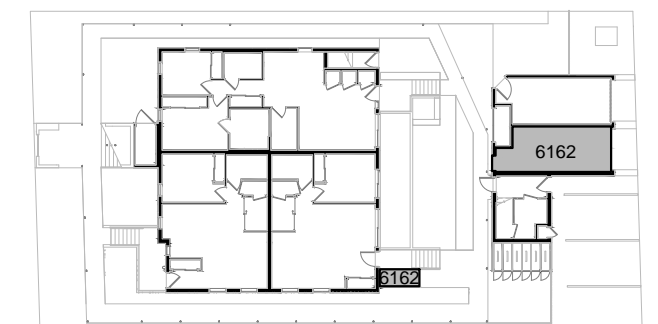

Level 0

DESIGN ARCHITECTURE EVERYDAY INC.