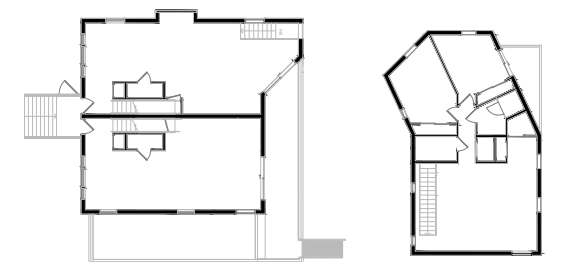

Level 0

DESIGN ARCHITECTURE EVERYDAY INC.

778-244-7710
EVERYDAYDESIGN.CA
HELLO@DAESTUDIO.CA

6170 GRANVILLE STREET
(UNIT C)

Level 0

Level 2

Level 1

Level 0