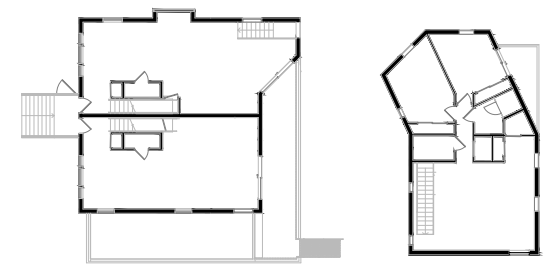

Level 2

Level 2

Level 1

Level 0

DESIGN ARCHITECTURE EVERYDAY INC.

778-244-7710
EVERYDAYDESIGN.CA
HELLO@DAESTUDIO.CA

6164 GRANVILLE STREET
(UNIT B)

Level 0

Level 2

Level 1

Level 0

DESIGN ARCHITECTURE EVERYDAY INC.

778-244-7710
EVERYDAYDESIGN.CA
HELLO@DAESTUDIO.CA

6166 GRANVILLE STREET
(UNIT A)

Level 0

Level 2

Level 1

Level 0

DESIGN ARCHITECTURE EVERYDAY INC.

778-244-7710
EVERYDAYDESIGN.CA
HELLO@DAESTUDIO.CA

6168 GRANVILLE STREET
(UNIT F)

Level 1

Level 2

Level 1