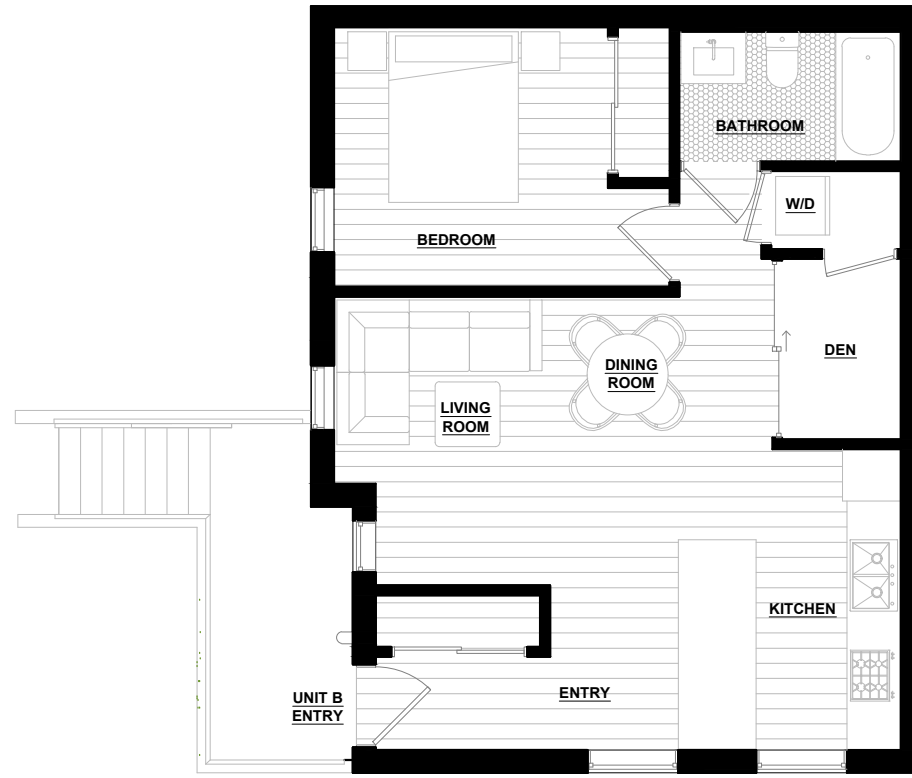

Level 2

Level 2

Level 1

Level 0

DESIGN ARCHITECTURE EVERYDAY INC.

778-244-7710
EVERYDAYDESIGN.CA
HELLO@DAESTUDIO.CA

6164 GRANVILLE STREET
(UNIT B)

Level 0

Level 2

Level 1

Level 0

DESIGN ARCHITECTURE EVERYDAY INC.

778-244-7710
EVERYDAYDESIGN.CA
HELLO@DAESTUDIO.CA

6166 GRANVILLE STREET
(UNIT A)

Level 0

Level 2