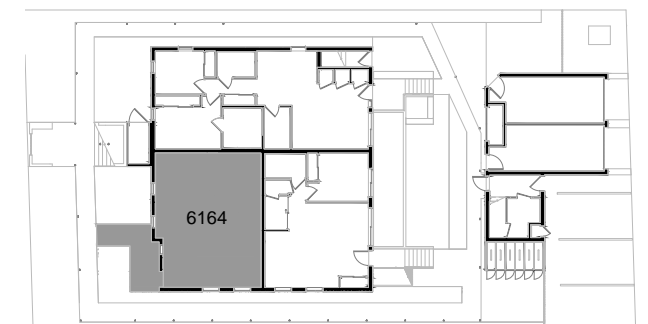

Level 2

Level 2

Level 1

Level 0

DESIGN ARCHITECTURE EVERYDAY INC.

778-244-7710
EVERYDAYDESIGN.CA
HELLO@DAESTUDIO.CA

6164 GRANVILLE STREET
(UNIT B)

Level 0

Level 2

Level 1

Level 0

DESIGN ARCHITECTURE EVERYDAY INC.

778-244-7710
EVERYDAYDESIGN.CA
HELLO@DAESTUDIO.CA

6166 GRANVILLE STREET
(UNIT A)

Level 0

Level 2

Level 1

Level 0

DESIGN ARCHITECTURE EVERYDAY INC.

778-244-7710
EVERYDAYDESIGN.CA
HELLO@DAESTUDIO.CA

6168 GRANVILLE STREET
(UNIT F)

Level 1

Level 2

Level 1