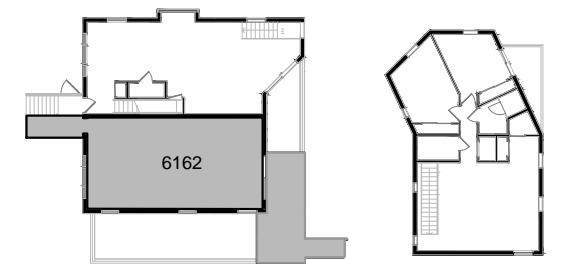

6162 GRANVILLE STREET
(UNIT E)

Level 1

DESIGN ARCHITECTURE EVERYDAY INC.