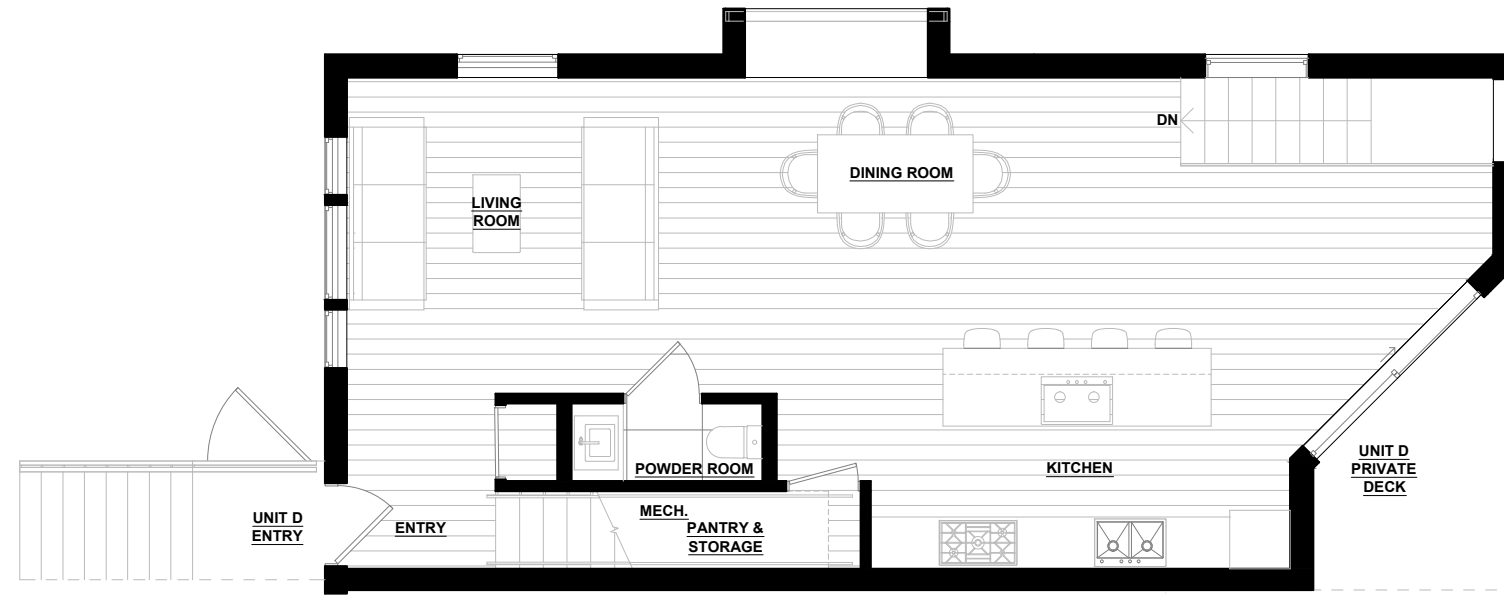

6160 GRANVILLE STREET
(UNIT D)

Level 1

Level 2

Level 2

Level 1

Level 0

6162 GRANVILLE STREET
(UNIT E)

Level 1

Level 2

Level 2

Level 1

Level 0

DESIGN ARCHITECTURE EVERYDAY INC.

778-244-7710
EVERYDAYDESIGN.CA
HELLO@DAESTUDIO.CA

6164 GRANVILLE STREET
(UNIT B)

Level 0