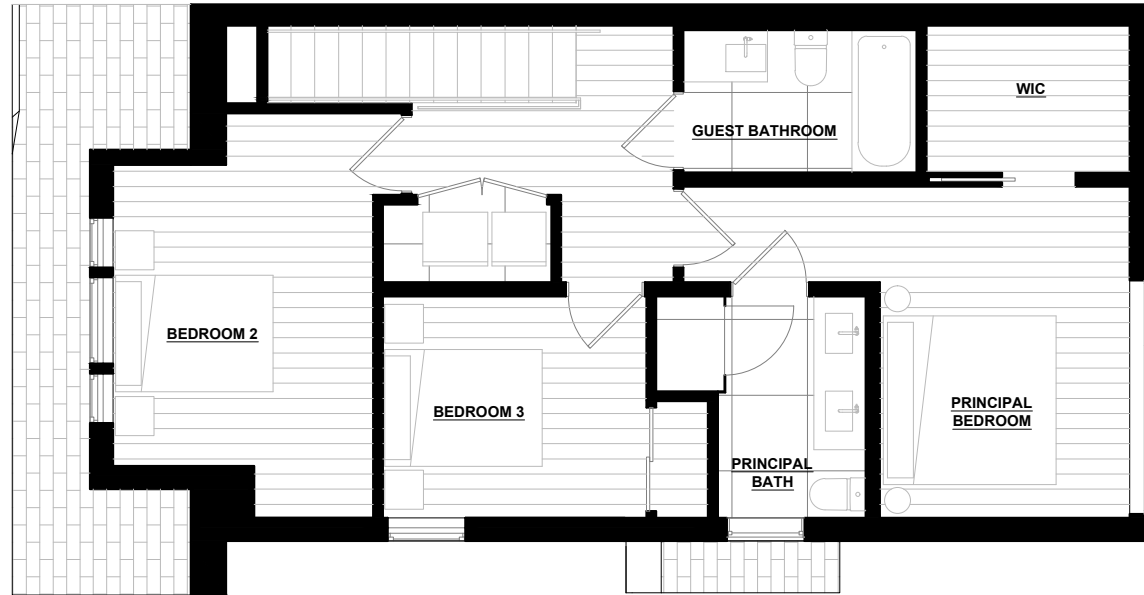

6162 GRANVILLE STREET
(UNIT E)

Level 1