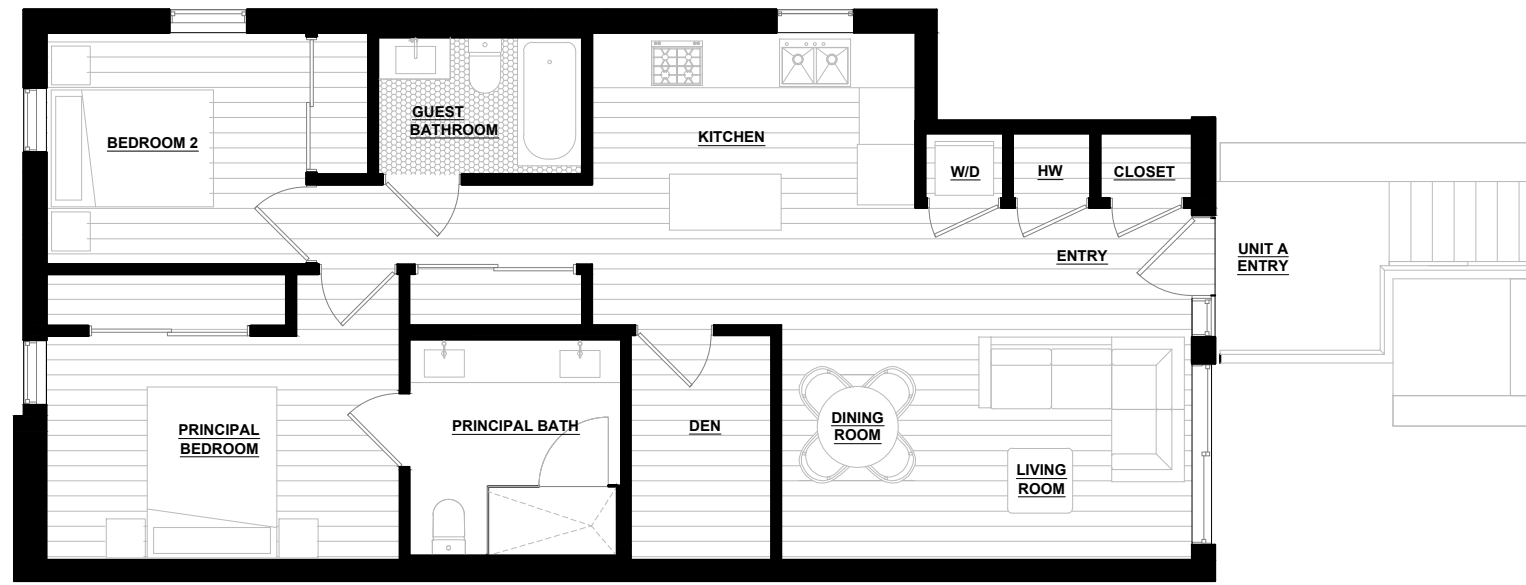

6166 GRANVILLE STREET
(UNIT A)

Level 0