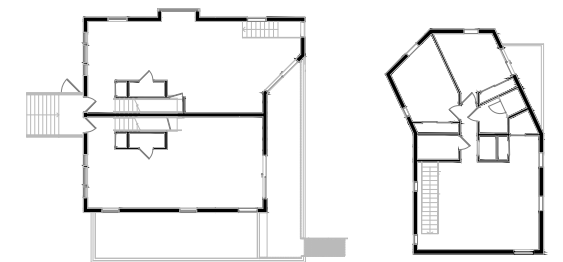

6166 GRANVILLE STREET
(UNIT A)

Level 1

DESIGN ARCHITECTURE EVERYDAY INC.