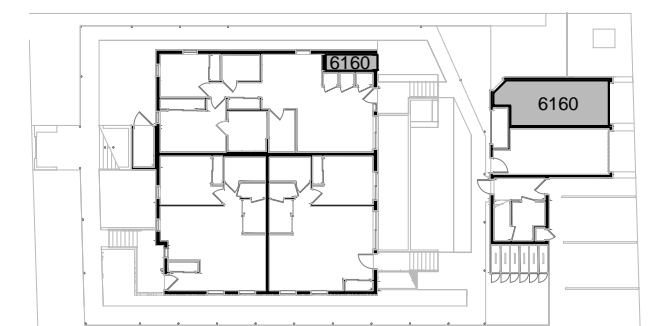

6160 GRANVILLE STREET
(UNIT D)

Level 1

Level 2

Level 2

Level 1

Level 0

6162 GRANVILLE STREET
(UNIT E)

Level 1

Level 2

Level 2

Level 1

Level 0

DESIGN ARCHITECTURE EVERYDAY INC.

778-244-7710
EVERYDAYDESIGN.CA
HELLO@DAESTUDIO.CA

6164 GRANVILLE STREET
(UNIT B)

Level 0

Level 2

Level 1

Level 0

DESIGN ARCHITECTURE EVERYDAY INC.

778-244-7710
EVERYDAYDESIGN.CA
HELLO@DAESTUDIO.CA

6166 GRANVILLE STREET
(UNIT A)

Level 0

Level 2