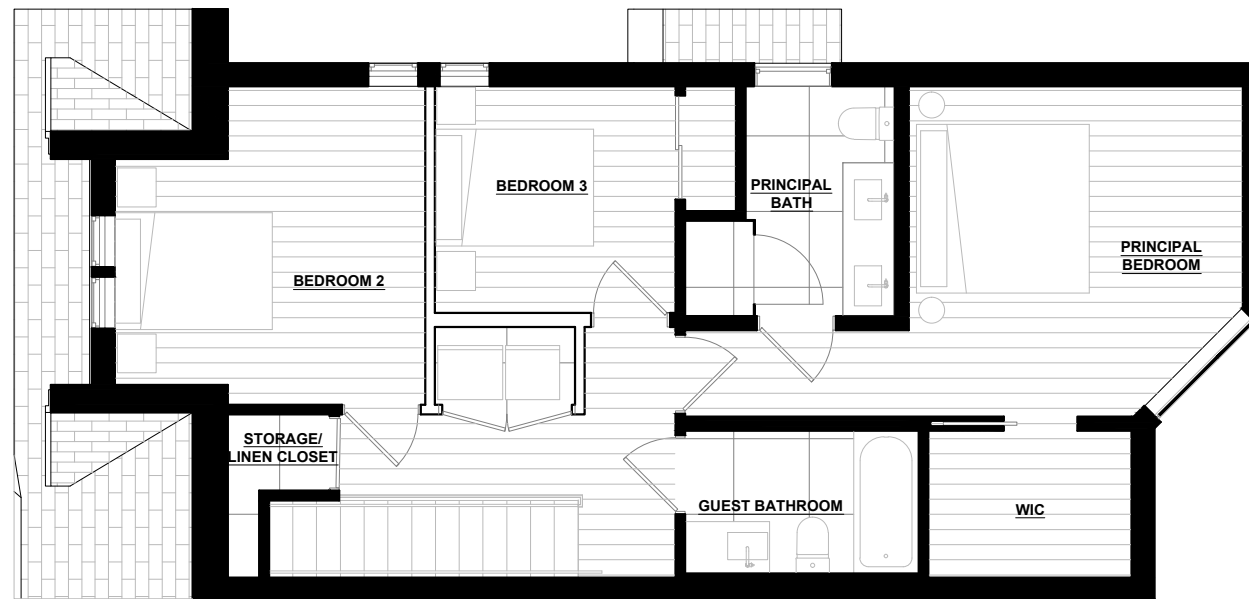

6160 GRANVILLE STREET
(UNIT D)

Level 1

Level 2

Level 2

Level 1

Level 0

6162 GRANVILLE STREET
(UNIT E)

Level 1

Level 2

Level 2

Level 1

Level 0

DESIGN ARCHITECTURE EVERYDAY INC.

778-244-7710
EVERYDAYDESIGN.CA
HELLO@DAESTUDIO.CA

6164 GRANVILLE STREET
(UNIT B)

Level 0