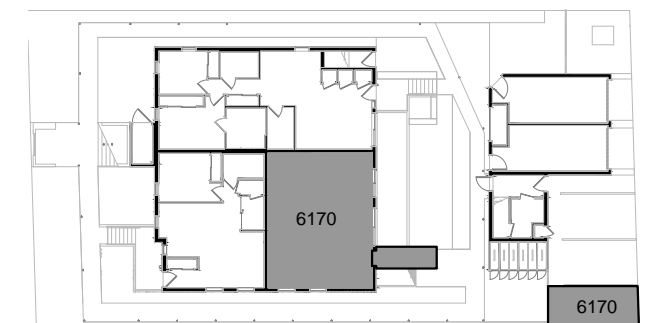

Level 0

DESIGN ARCHITECTURE EVERYDAY INC.

778-244-7710
EVERYDAYDESIGN.CA
HELLO@DAESTUDIO.CA

6170 GRANVILLE STREET
(UNIT C)

Level 0

Level 2

Level 1

Level 0