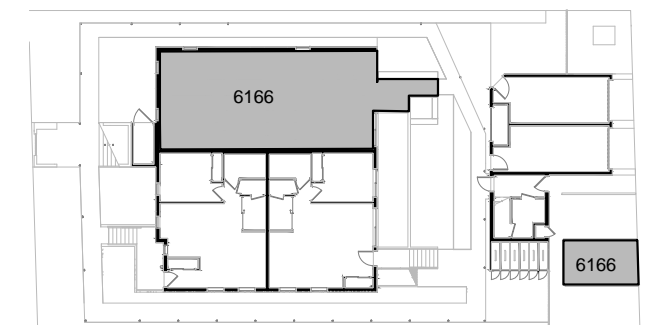

Level 0

DESIGN ARCHITECTURE EVERYDAY INC.